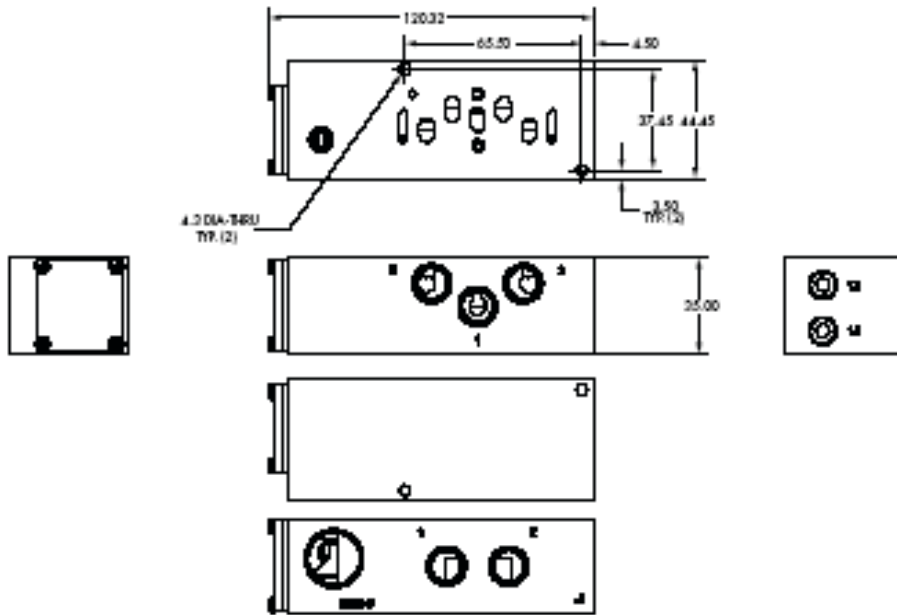

Plug-in individual / manifold base

HOW TO ORDER

INDIVIDUAL BASE

Port size	Pilot air	Side ports	Bottom 2 & 4 ports with all side ports
G1/4"	Internal	MB-P01A-221	MB-P01A-222

MANIFOLD BASE

Port size	Pilot air	Side ports	Bottom 2 & 4 ports with side 1, 3 & 5 ports
G1/4"	Internal	MM-P01A-221	MM-P01A-222

Notes:

- For manifold bases external pilot is common
- End plate kit: Internal pilot M-00020-01-01P
External pilot M-00020-02-01P

DIMENSIONS

Individual base

Manifold base